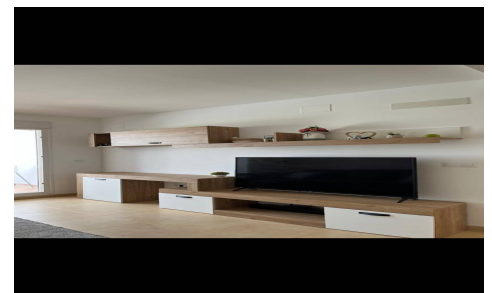

MLSC6257110

Apartment in Torre Pacheco

€164,300

2

1

72m²

N/A

Discover this bright, 72 m² apartment located in the quiet Roldán area, within the municipality of Torre-Pacheco. With a southwest orientation that guarantees natural light throughout the day, this property offers a welcoming and comfortable atmosphere, perfect for moving right in. It features one double bedroom and one single bedroom, ideal for couples or small families. It also has a fully equipped bathroom and direct access from the living room to a spacious terrace where you can enjoy the views. The complex is designed with your comfort in mind and includes excellent amenities such as a communal swimming pool and green areas full of natural trees, ideal for relaxing or...(Ask for More Details!)