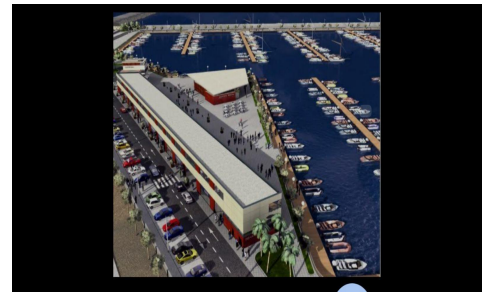

1

1

65m²

N/A

N/A

I am pleased to exclusively present the new development Edificio Panorama Beach, located at Calle Heraclio No. 26 in Torrevieja, just a few meters from the new shopping center and the seafront promenade. We offer 8 properties (2 per floor): 4 two-bedroom apartments starting from €245,000 Studios starting from €155,000 Ground Floor Studio: €155,000 Two-bedroom apartment: €245,000 First Floor SOLD Second Floor Studio: €175,000 Two-bedroom apartment: €265,000 Penthouse Studio: €230,000 Two-bedroom apartment: €310,000 The properties include: Air conditioning Aerothermal system Fully fitted kitchen with upper and lower cabinets, drawers, LED lighting under the upper units, Silestone or Compac worktop (or similar), oven and extractor