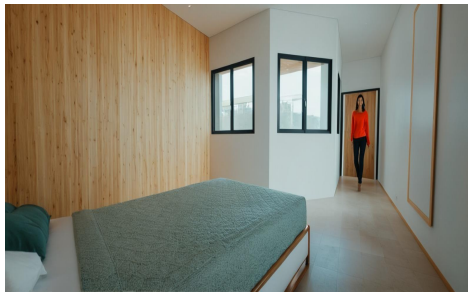

1

1

65m²

N/A

N/A

I am pleased to exclusively present the new development Edificio Panorama Beach, located at Calle Heraclio No. 26 in Torrevieja, just a few meters from the new shopping center and the seafront promenade. We offer 8 properties (2 per floor): 4 two-bedroom apartments starting from €245,000 Studios starting from €155,000 Ground Floor Studio: €155,000 Two-bedroom apartment: €245,000 First Floor SOLD Second Floor Studio: €175,000 Two-bedroom apartment: €265,000 Penthouse Studio: €230,000 Two-bedroom apartment: €310,000 The properties include: Air conditioning Aerothermal system Fully fitted kitchen with upper and lower cabinets, drawers, LED lighting under the upper units, Silestone or Compac worktop (or similar), oven and extractor