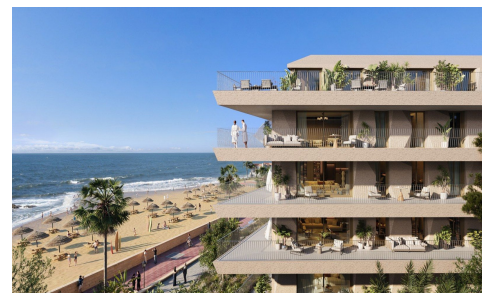

3

2

150m²

N/A

A Mediterranean Balcony in Manilva

Imagine waking up to the sun rising over the sea, with endless Mediterranean views stretching out right from your window. Welcome to an exclusive new beachfront development in Manilva, a rare opportunity where luxury, history, and the ultimate coastal lifestyle merge.

Located next to the historic Duquesa Castle and just minutes from the vibrant Duquesa Marina, this project offers a highly coveted frontline beach location. It perfectly balances the tranquillity of a seaside escape with the world-class leisure, gastronomy, and energy of the Costa del Sol.

Spanning three elegant buildings, the development features 145 premier residences engineered for