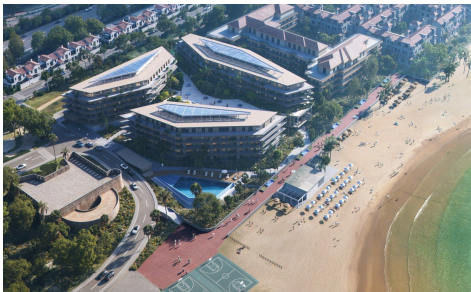

4

3

186m²

N/A

A Mediterranean Balcony in Manilva

Imagine waking up to the sun rising over the sea, with endless Mediterranean views stretching out right from your window. Welcome to an exclusive new beachfront development in Manilva, a rare opportunity where luxury, history, and the ultimate coastal lifestyle merge.

Located next to the historic Duquesa Castle and just minutes from the vibrant Duquesa Marina, this project offers a highly coveted frontline beach location. It perfectly balances the tranquillity of a seaside escape with the world-class leisure, gastronomy, and energy of the Costa del Sol.

Spanning three elegant buildings, the development features 145 premier residences engineered for