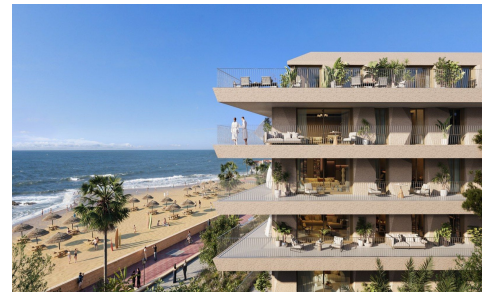

4

3

186m²

N/A

A Mediterranean Balcony in Manilva

Imagine waking up to the sun rising over the sea, with endless Mediterranean views stretching out right from your window. Welcome to an exclusive new beachfront development in Manilva, a rare opportunity where luxury, history, and the ultimate coastal lifestyle merge.

Located next to the historic Duquesa Castle and just minutes from the vibrant Duquesa Marina, this project offers a highly coveted frontline beach location. It perfectly balances the tranquillity of a seaside escape with the world-class leisure, gastronomy, and energy of the Costa del Sol.

Spanning three elegant buildings, the development features 145 premier residences engineered for